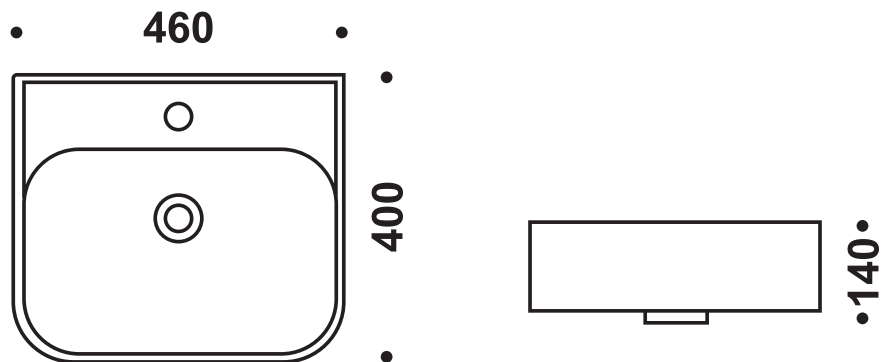

Available in

Gloss White
Product code: 30171

Cleaning & Care

- Clean only with warm water, soft cloth and mild soap or detergent
- Do not use any abrasive or harsh chemicals to clean basin