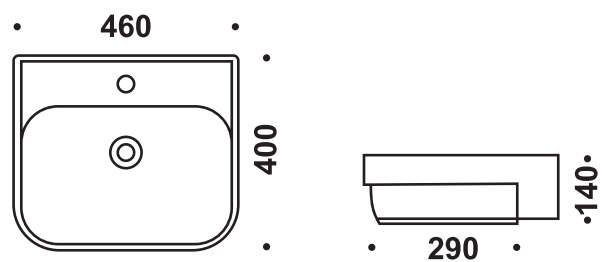

Cleaning & Care

- Regular cleaning with Mild Soapy water.
- Do not use harsh chemicals, detergents or bleach based cleaners.
- Use of incorrect cleaners could cause the surface to deteriorate and void any product warranty.