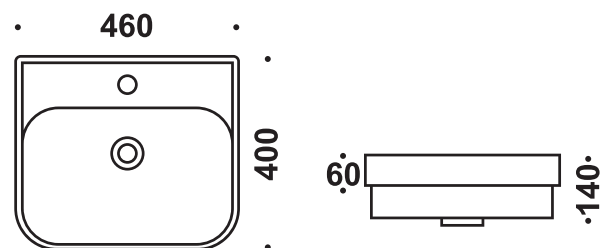

Cleaning & Care

- Regular cleaning with Mild Soapy water
- Do not use harsh chemicals, detergents or bleach based cleaners
- Use of incorrect cleaners could cause the surface to deteriorate and void any product warranty.