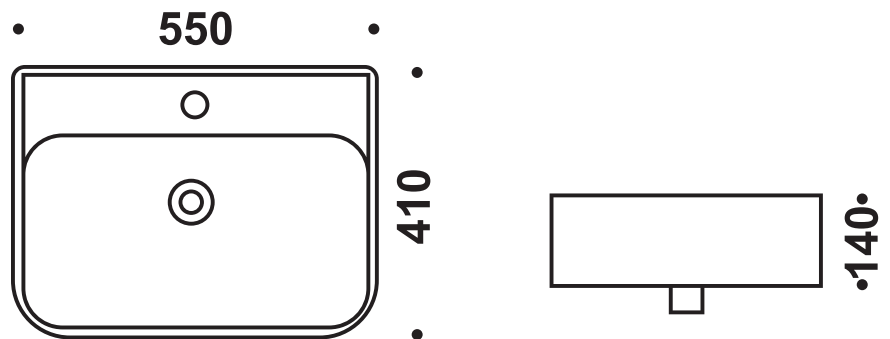

### Features

Gloss White  
30175

- Above Counter/ Wall hung
- Gloss White Ceramic
- Full Vitrious China
- Lifetime Warranty
- 1 Taphole, with overflow
- Requires 32mm waste no overflow (tapware not included)
- Wall hung brackets included

### Available in

Gloss White  
Product code: 30175