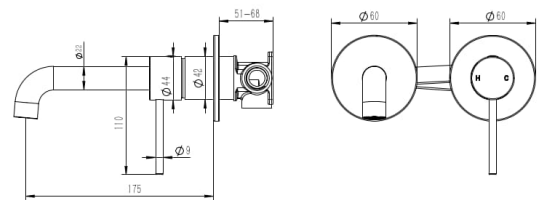

Cleaning & Care

- Clean only with warm water, soft cloth, mild soap or detergent
- Do not use any abrasive or harsh chemicals to clean toilet suite