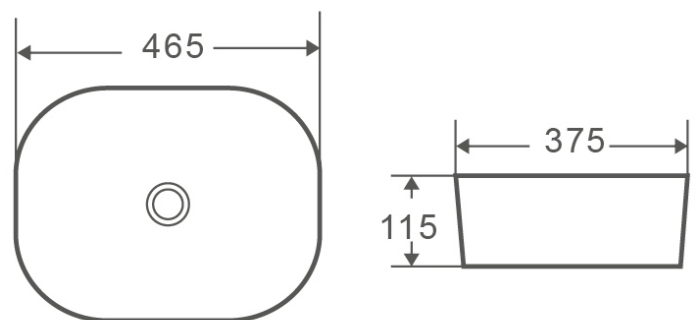

Cleaning & Care

- Regular cleaning with Mild Soapy water
- Do not use harsh chemicals, detergents or bleach based cleaners