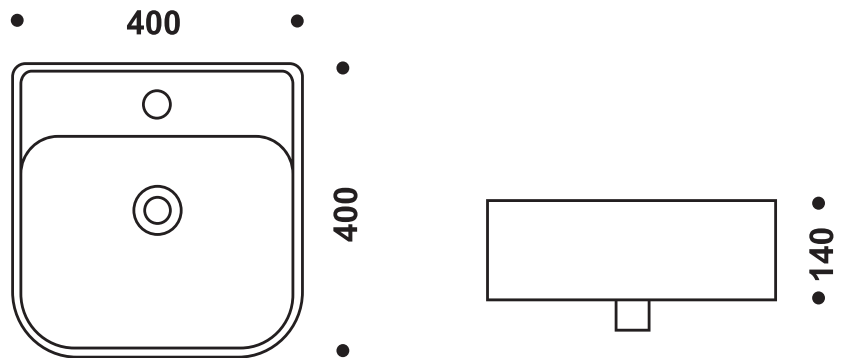

### Features

Gloss White  
92170

- Above Counter/ Wall hung
- Gloss White Ceramic
- Full Vitrious China
- Lifetime Warranty
- 1 Taphole, with overflow
- Requires 32mm waste no overflow (tapware not included)
- Wall hung brackets included

### Available in

Gloss White  
Product code: 92170