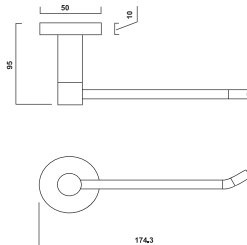

18 Series Toilet Roll holder

(181101-1)