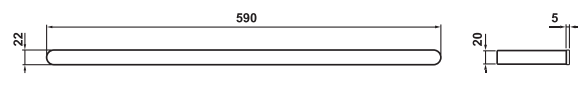

(193610-8)