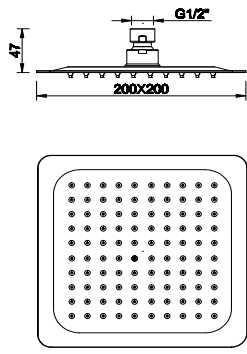

Product type 50 Series Shower Combo Fixed Round

(OK-51200)

50 Series Shower Combo Fixed Square

(OK-52200SH)

90 Series Shower Rail set

(SK70033051)

Shower Arms and Head Specification

PERNO Round Shower Head
(33200)