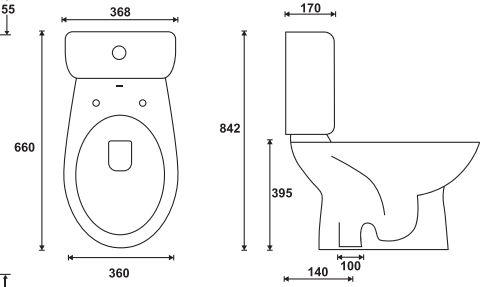

Available as WELS 6 star

(OK-09971)