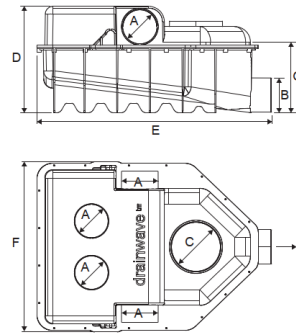

Description :
PVC in line sewer dosing unit.
Drain line flush augmentation device to compliment Ultra Low Dual Flush (3/2 L) toilets and other water efficient plumbing fixtures.

Model No: 9L
Colour: Grey
Connection: 100mm Diameter PVC pipes
Weight: 18.7 Kgs
Warranty: 15 years, refer to website www.drainwave.com

License No.: WMKA22107

All measurements in mm						
A	B	C	D	E	F	G
Inlet (Inner diameter)	Outlet (Outer diameter)	Inspection Port (Inner diameter)	Total Unit Height	Total Unit Length	Total Unit Width	Invert Inlet to Outlet
110	110	160	340	760	670	210

DRAINWAVE Sewer Dosing Unit

RRP $790+

OK-9LSDU