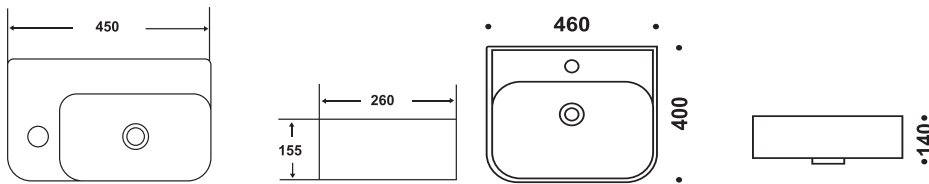

(OK-5050)

Drop In Basin Specification

CUBE 410, One Taphole

(OK-5051)

Rettangolo 530, One Taphole

(OK-1501)

Wall Hung Basin Specification

60 Series 450mm