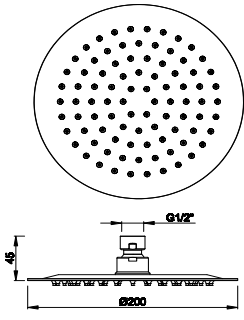

Product type 50 Series Shower Combo Fixed Round

(OK-51200)

50 Series Shower Combo Fixed Square

(OK-52200SH)

90 Series Shower Rail set

(SK70033051)

Shower Arms and Head Specification

PERNO Round Shower Head
(33200)