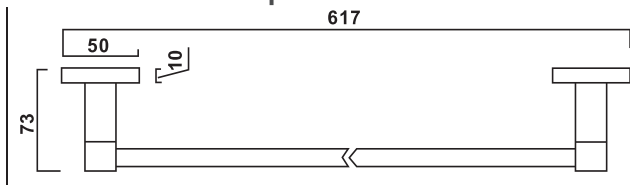

Accessories Specifications

18 Series Singel Towel Rail 600mm

(18111)