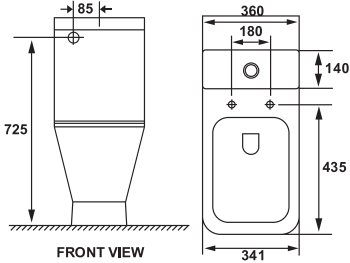

60 SERIES Square Rimless Wall Faced Toilet Suite

(OK-6068)