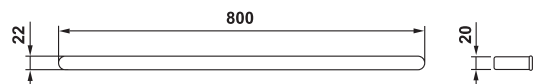

19 Series Singel Towel Rail 800mm

(193612)