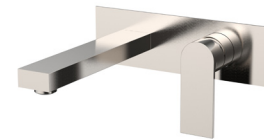

Wall Basin Mixer

(OK-038459BN)

RRP $300+