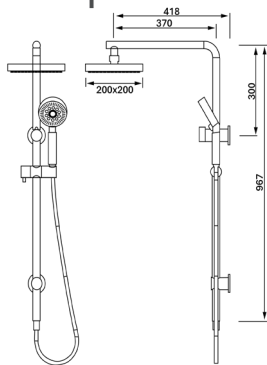

Shower Specifications

50 Series Shower Combo Slider Round

(OK-51150)