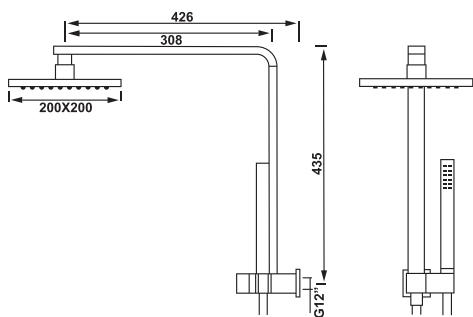

Product type 50 Series Shower Combo Fixed Round

(OK-51200)

50 Series Shower Combo Fixed Square

(OK-52200SH)

90 Series Shower Rail set

(SK70033051)

Shower Arms and Head Specification

PERNO Round Shower Head
(33200)