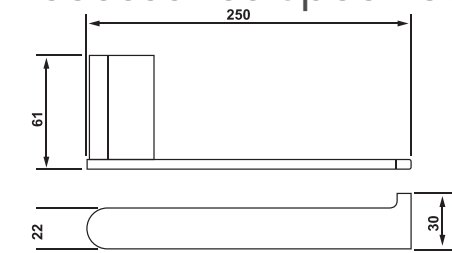

Accessories Specifications

19 series Towel Bar

(193620)