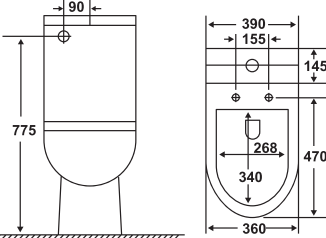

WAVE Wall Faced Toilet Suite

(ok-09969)