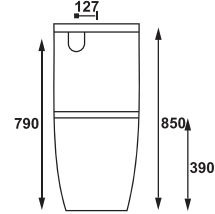

60 Series Rimless Round Wall Faced

(09974)

60 SERIES Square Rimless Wall Faced Toilet Suite

(OK-6068)

(OK-06001)

CAL Wall Faced Toilet Suite

(OK-0150)

WAVE Wall Faced Toilet Suite