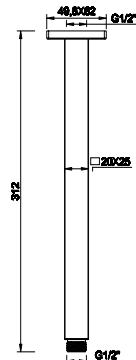

PERNO Ceiling Dropper Square
(00525)