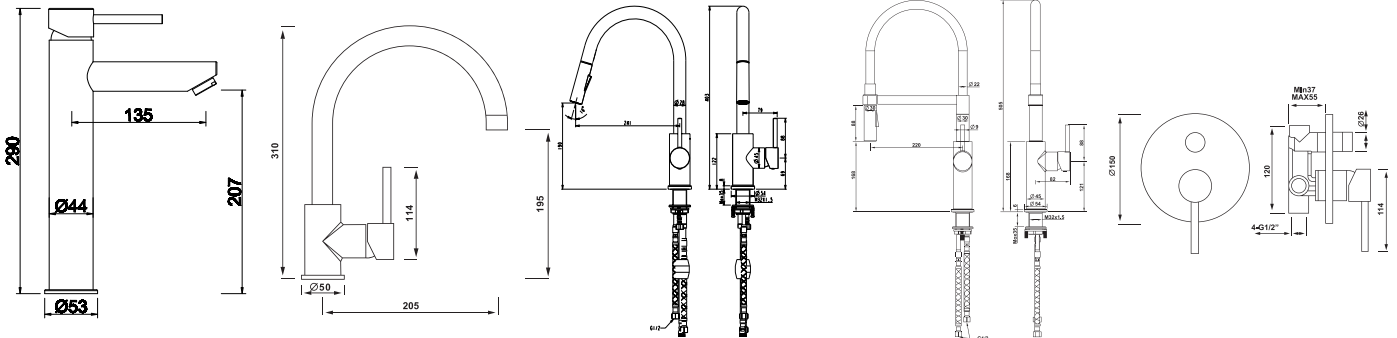

Perno Tower Basin Mixer

(OK-108101290)

Perno Sink Mixer

(OK-108006618)

Perno Pull-out Sink Mixer

(617857)

Perno Pull-Down Sink Mixer

(617858)

Perno Bath/Shower Diverter Mixer

(OK-108900106)