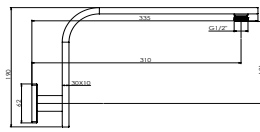

PERNO Square Shower Head
(34200)

PERNO Ceiling Dropper Round
(00515)

PERNO Ceiling Dropper Square
(00525)

PERNO Shower Arm Round
(00513)

PERNO Shower Arm Square
(30325)

PERNO Upswept Shower Arm Round
(01315)