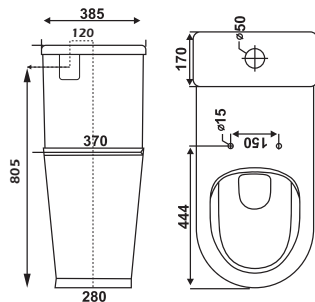

(ok-09969)

SILVIA Link toilet suite

(09973)

Available as WELS 6 star

NEO Closed Couple Toilet Suite

(OK-09971)

CARE 800 Rimless Wall Faced Toilet suite

(OK-06600)