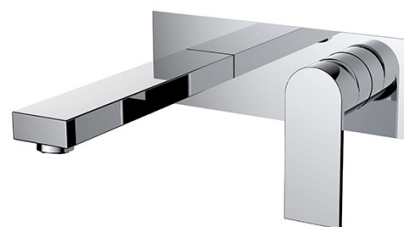

Wall Basin Mixer

(OK-038459)

RRP $270+