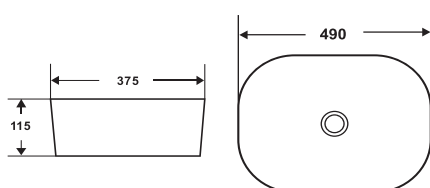

(OK-3220)

Evie Series 370mm Counter

(48120)

Evie Series 465mm Counter

(58120)

Evie Series 490mm Counter

(34120)

Cirque 360mm Counter