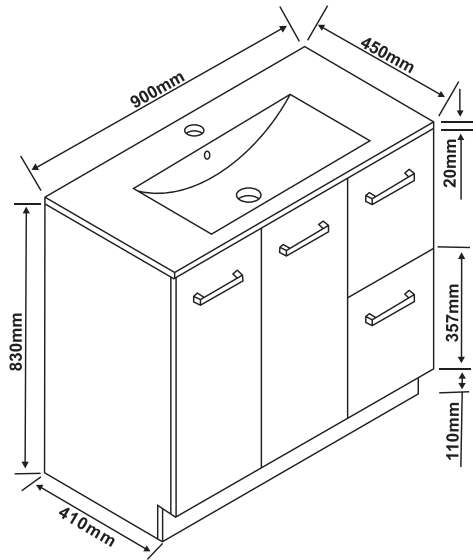

RRP $459+

750 LH SMC Top (OK-750FVL), 750 RH SMC Top (OK-750FVR)
750 LH Ceramic Top (OK-750FVCL), 750 RH Ceramic Top (OK-750FVCR)

ULTRA 900 Left or Right Draws, One Taphole