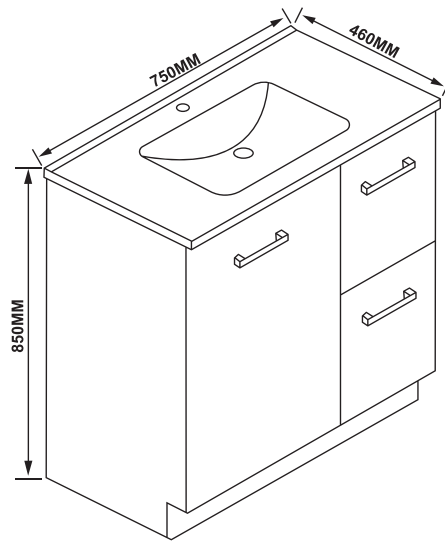

Ultra Floor Mount Vanity

ULTRA 750 Left or Right Draws, One Taphole