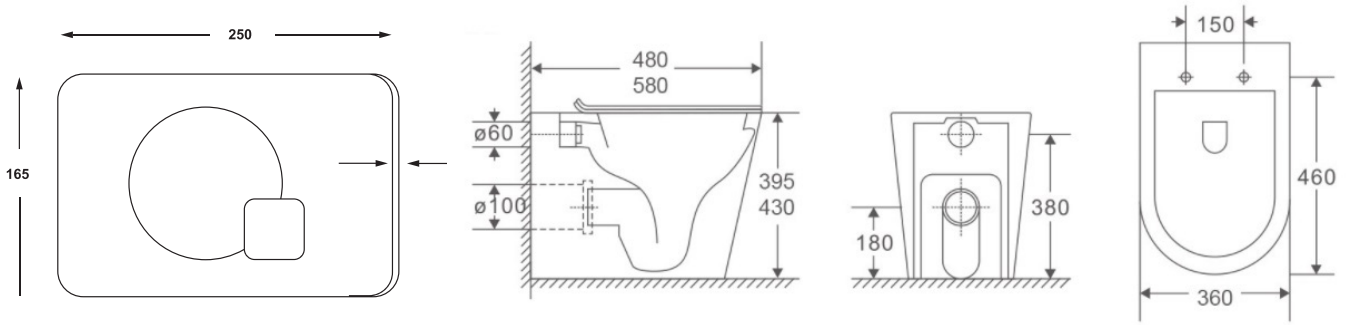

ZERO Dual Flush Button

(OK-097)

Eclipse Rimless Pedestal Pan

(30010)