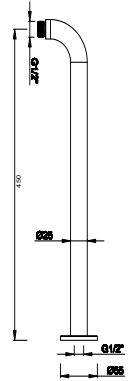

PERNO Shower Arm Round
(00513)