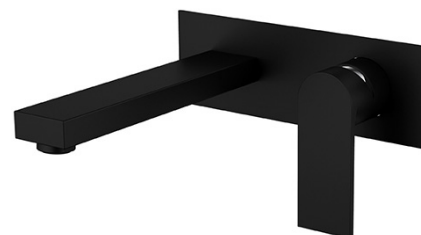

Wall Basin Mixer

(OK-038459MB)

RRP $290+