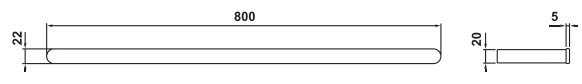

19 Series Double Towel Rail 800mm

(193612-8)