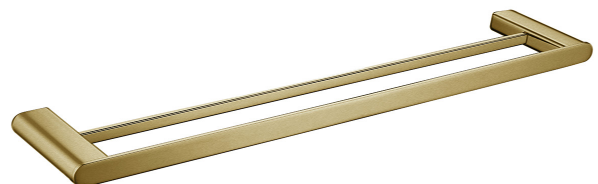

Toilet Roll Holder

(193680BN)

RRP \$48+

Robe Hook

(193630)

RRP \$39+

19 Series Accessories Brushed Brass

Single Towel Rail 600mm

(193610BB)

RRP \$92+

Double Towel Rail 600mm

(193612BB)

RRP \$105+

Single Towel Rail 800mm

(193610-8BB)

RRP \$128+

Double Towel Rail 800mm

(193612-8BB)

RRP \$135+

Hand Towel Bar
(193620BB)

RRP \$48+

Shower Shelf 500mm
(193671BB)

RRP \$125+

Soap Dish
(193651BB)