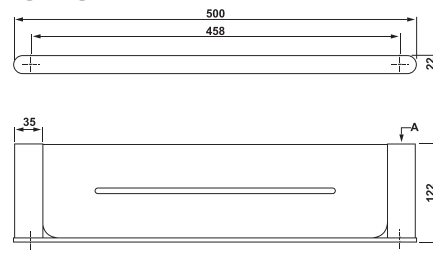

19 Series Shower Shelf

(193671)