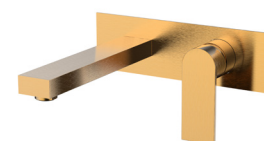

Wall Basin Mixer

(OK-038459BB)

RRP $310+