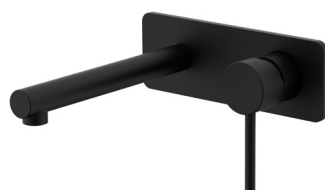

Perno Tapware Chrome

Bath/Shower Diverter Mixer
RRP $110+
(OK-108900106)

Shower or Bath Mixer
RRP $90+
(OK-108900107-1)

Wall Basin Mixer Set
RRP $210+
WELS 5 Star, 6 ltr/min
(28010C)

Wall Basin Mixer (Small Cover plates)
RRP $190+
WELS 5 Star, 6 ltr/min
(333261)

Bath Spout 200mm
RRP $40+
(OK-1080C)

Perno Tapware Matte Black

Wall Basin Mixer (Small Cover Plates)
RRP $210
WELS 5 Star, 6 ltr/min
(333261MB)

Bath Spout 200mm
RRP $42+
(OK-1080MB)