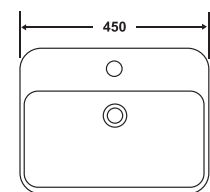

(OK-3202, OK-3202MB & OK-3202MW)

Inset Basin Specifications

Vivo Series 460mm Semi Inset

(30174)

Rettangolo 495 No Taphole

(OK-2332)

Rettangolo 550 One Taphole

(OK-1501)