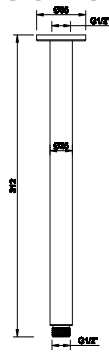

PERNO Ceiling Dropper Round
(00515)