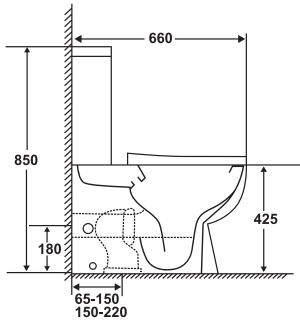

WAVE Wall Faced Toilet Suite

(ok-09969)