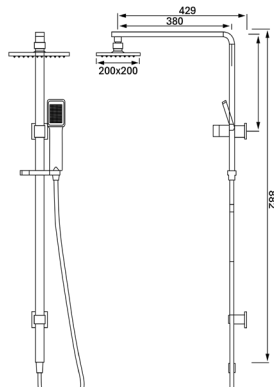

(OK-332219-1)

03 Series Wall Basin Mixer

(OK-038459)

Shower Specifications

50 Series Shower Combo Slider Round

(OK-51150)

50 Series Shower Combo Slider Square

(OK-52150)