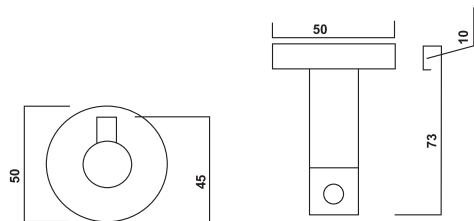

18 Series Double Towel Rail 800mm

(18112-2)

18 Series Towel Ring

(18106)

18 Series Toilet Roll holder

(181101-1)

18 Series Soap Dish

(18108)