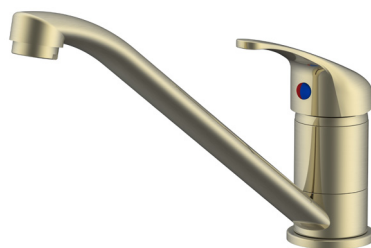

Sink Mixer

RRP $160+

WELS 5 Star, 6 ltr/min
(OK-101011508BB)