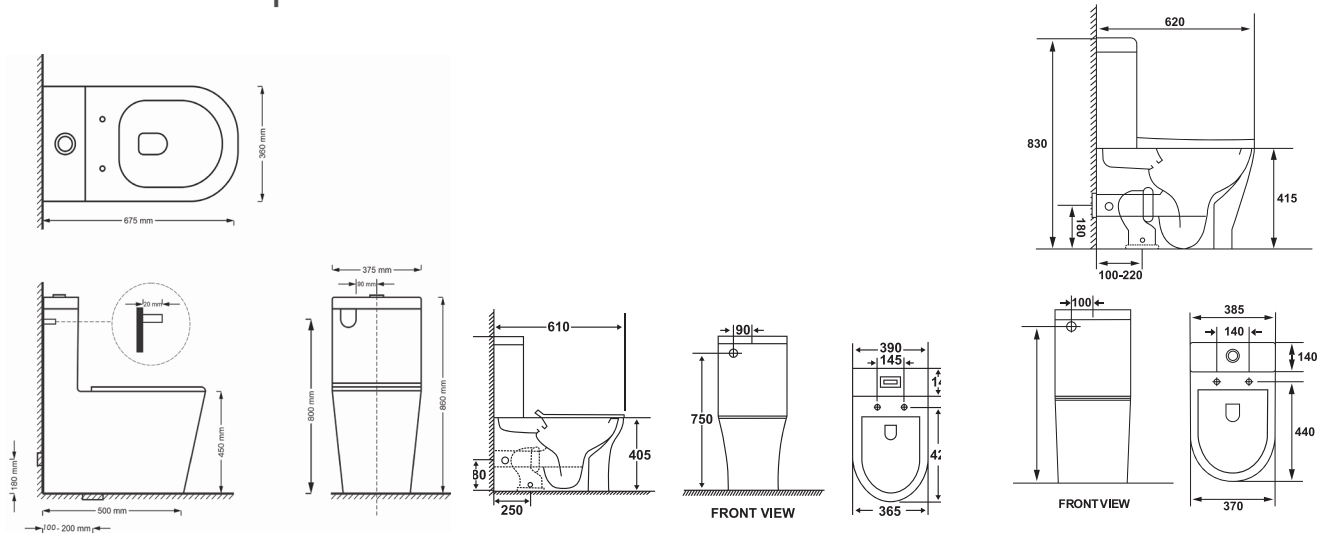

Toilet Suite Specifications

Eclipse Rimless Wall Faced

(09974)

Ultra Rimless Wall Faced

(OK-09968)

60 Series Rimless Round Wall Faced

(09974)