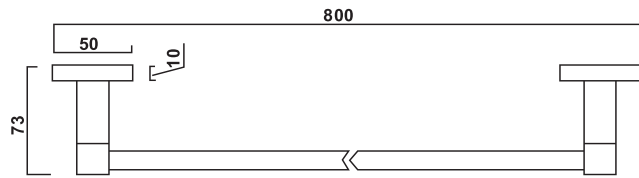

PERNO Upswept Shower Arm Square
(11325)

Accessories Specifications

18 Series Singel Towel Rail 600mm

(18111)

18 Series Double Towel Rail 600mm

(18111-1)

18 Series Singel Towel Rail 800mm

(18112)