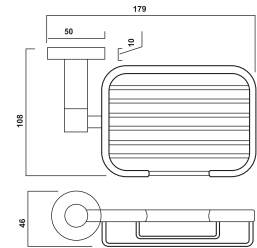

18 Series Double Towel Rail 800mm

(18112-2)

18 Series Towel Ring

(18106)

18 Series Toilet Roll holder

(181101-1)

18 Series Soap Dish

(18108)