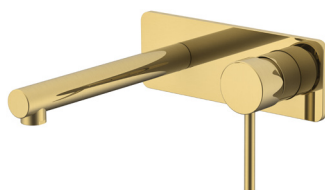

Wall Basin Mixer (Small Cover plates)
RRP \$210+
WELS 5 Star, 6 ltr/min
(333261BN)

Bath Spout 200mm
RRP \$42+
(OK-1080BN)

Perno Tapware Brushed Brass

Basin Mixer
RRP \$155+
WELS 5 Star, 6 ltr/min
(OK-108001109BB)

Tower Basin Mixer
RRP \$165+
WELS 5 Star, 6 ltr/min
(OK-108101290BB)

Sink Mixer
RRP \$179+
WELS 5 Star, 6 ltr/min
(OK-108006618BB)

Pull-Out Sink Mixer
RRP \$320+
WELS 5 Star, 6 ltr/min
(617857BB)

Pull-Down Sink Mixer
RRP \$450+
WELS 5 Star, 6 ltr/min
(617858BB)

Shower or Bath Mixer
RRP \$110+
(OK-108900107-1BB)

Wall Basin Mixer Set
RRP \$250+
WELS 5 Star, 6 ltr/min
(28010BB)

Wall Basin Mixer (Small Cover Plates)
RRP \$210+
WELS 5 Star, 6 ltr/min
(333261BB)

Bath Spout 200mm
RRP \$42+
(OK-1080BB)