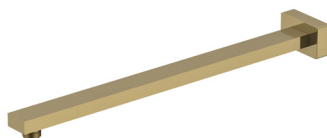

PERNO Square Shower Head
RRP \$81+
WELS 3 Star, 9 ltr/min
(34200BB) 200mm

PERNO Ceiling Dropper Round
RRP \$50+
300mm (00515BB)

PERNO Ceiling Dropper Square RRP \$80+
300mm (00525BB)

PERNO Shower Arm Round
RRP \$80+
450mm (00513BB)