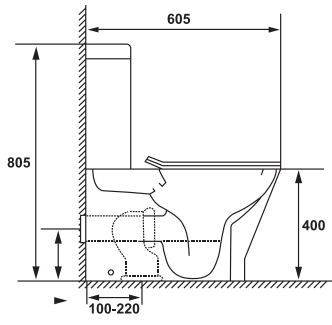

60 SERIES Square Rimless Wall Faced Toilet Suite

(OK-6068)