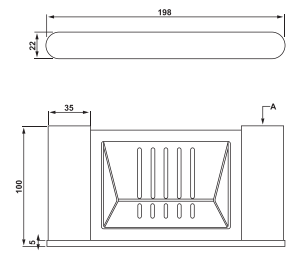

19 Series Soap Dish

(193651)