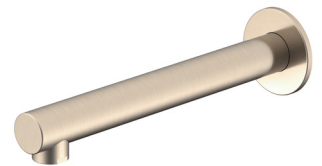

Wall Basin Mixer (Small Cover plates)
RRP \$210+
WELS 5 Star, 6 ltr/min
(333261BN)

Bath Spout 200mm
RRP \$42+
(OK-1080BN)

Perno Tapware Brushed Brass

Basin Mixer
RRP \$155+
WELS 5 Star, 6 ltr/min
(OK-108001109BB)