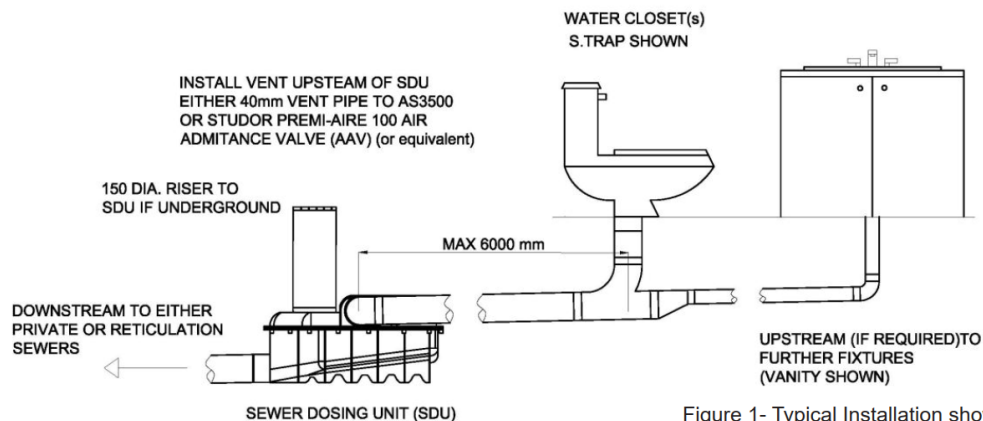

Figure 1- Typical Installation showing side entry inlet