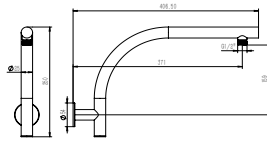

PERNO Square Shower Head
(34200)

PERNO Ceiling Dropper Round
(00515)

PERNO Ceiling Dropper Square
(00525)

PERNO Shower Arm Round
(00513)

PERNO Shower Arm Square
(30325)

PERNO Upswept Shower Arm Round
(01315)