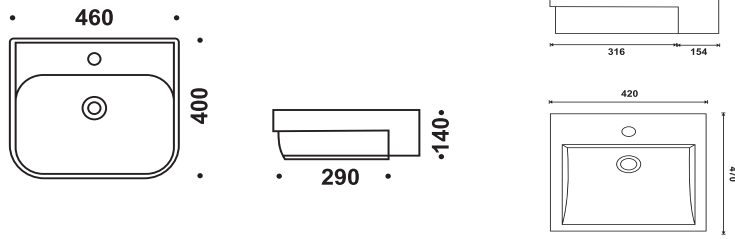

60 Series 450mm One Taphole

(OK-6078)

60 Series 530mm One Taphole

(OK-6079)

Semi Recessed Basin Specifications

Vivo Series 460mm

(30173)

Cube 420mm