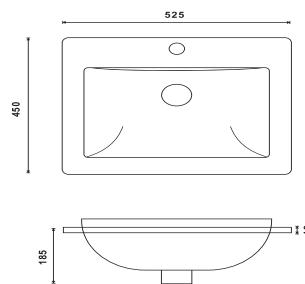

(OK-3202, OK-3202MB & OK-3202MW)

Inset Basin Specifications

Vivo Series 460mm Semi Inset

(30174)

Rettangolo 495 No Taphole

(OK-2332)

Rettangolo 550 One Taphole

(OK-1501)