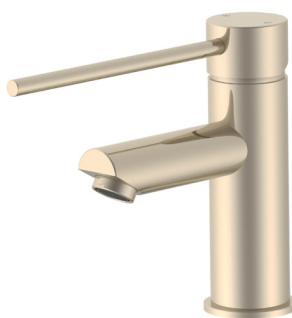

Basin Mixer Brushed Brass
RRP $130+
WELS 5 Star, 6 ltr/min
(OK-108001109BBC)