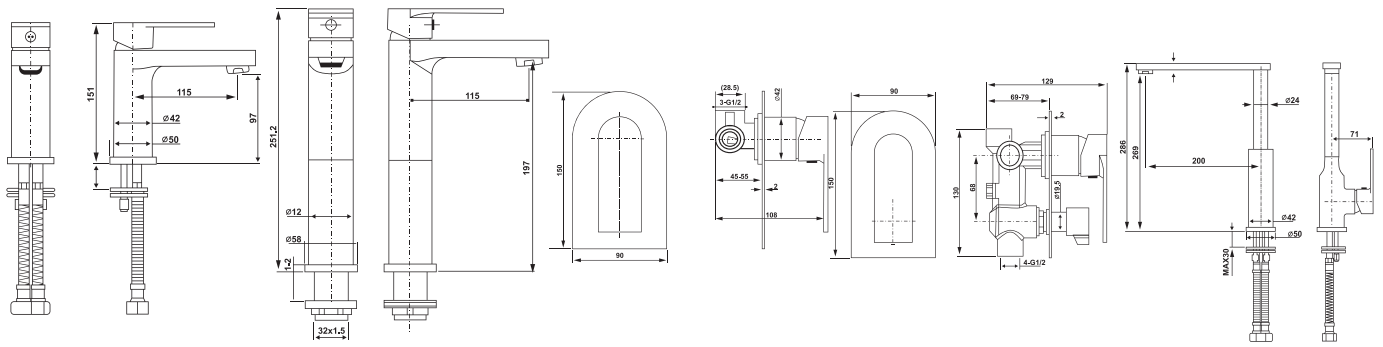

03 Series Basin Mixer

(OK-031359)

03 Series Tower Basin Mixer

(OK-031359-4)

03 Series Shower/Bath Mixer

(OK-038359)

03 Series Diverter Mixer

(OK-038559-3)

03 Series Sink Mixer

(OK-037359)