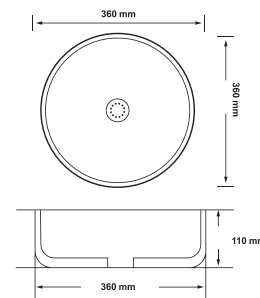

(OK-3220)

Evie Series 370mm Counter

(48120)

Evie Series 465mm Counter

(58120)

Evie Series 490mm Counter

(34120)

Cirque 360mm Counter