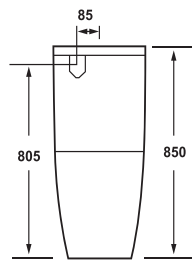

(OK-06001)