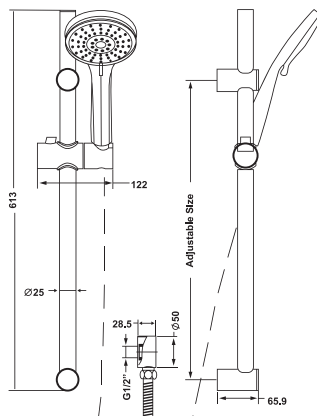

Product type 50 Series Shower Combo Fixed Round

(OK-51200)

50 Series Shower Combo Fixed Square

(OK-52200SH)

90 Series Shower Rail set

(SK70033051)

Shower Arms and Head Specification

PERNO Round Shower Head
(33200)