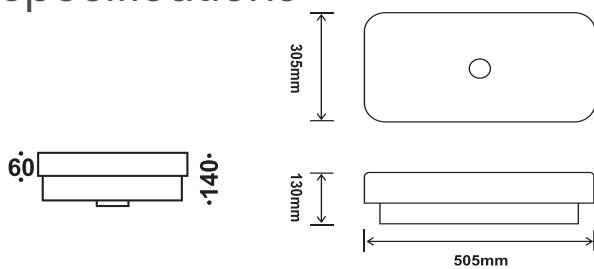

Inset Basin Specifications

Vivo Series 460mm Semi Inset

(30174)

Rettangolo 495 No Taphole

(OK-2332)