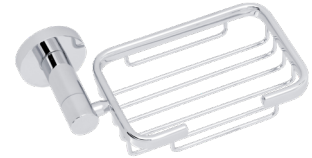

Soap Dish

(18108)

RRP $61+