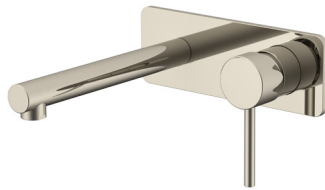

Perno Tapware Brushed Nickel

Wall Basin Mixer (Small Cover plates)
RRP $210+
WELS 5 Star, 6 ltr/min
(333261BN)

Bath Spout 200mm
RRP $42+
(OK-1080BN)

Perno Tapware Brushed Brass

Wall Basin Mixer (Small Cover Plates)
RRP $210+
WELS 5 Star, 6 ltr/min
(333261BB)

Bath Spout 200mm
RRP $42+
(OK-1080BB)