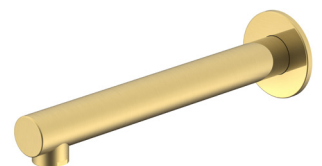

Wall Basin Mixer (Small Cover plates)
RRP \$210+
WELS 5 Star, 6 ltr/min
(333261BN)

Bath Spout 200mm
RRP \$42+
(OK-1080BN)

Perno Tapware Brushed Brass

Basin Mixer
RRP \$155+
WELS 5 Star, 6 ltr/min
(OK-108001109BB)

Tower Basin Mixer
RRP \$165+
WELS 5 Star, 6 ltr/min
(OK-108101290BB)

Sink Mixer
RRP \$179+
WELS 5 Star, 6 ltr/min
(OK-108006618BB)

Pull-Out Sink Mixer
RRP \$320+
WELS 5 Star, 6 ltr/min
(617857BB)

Pull-Down Sink Mixer
RRP \$450+
WELS 5 Star, 6 ltr/min
(617858BB)

Shower or Bath Mixer
RRP \$110+
(OK-108900107-1BB)

Wall Basin Mixer Set
RRP \$250+
WELS 5 Star, 6 ltr/min
(28010BB)

Wall Basin Mixer (Small Cover Plates)
RRP \$210+
WELS 5 Star, 6 ltr/min
(333261BB)

Bath Spout 200mm
RRP \$42+
(OK-1080BB)