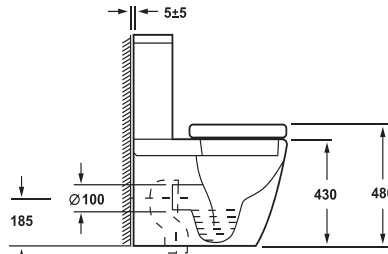

60 SERIES Square Rimless Wall Faced Toilet Suite

(OK-06001)