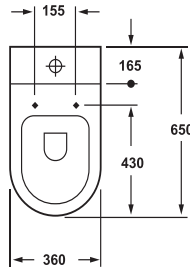

(OK-06001)