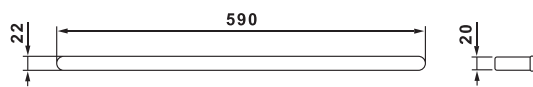

Accessories Specifications

(18111)

(18111-1)

(18112)

(18112-2)

(18106)

(181101-1)

(18108)

(18103)

(193610)

(193610-8)

19 Series Singel Towel Rail 800mm

(193612)

19 Series Double Towel Rail 800mm

(193612-8)

19 Series Singel Towel Rail 800mm

(193612)

19 Series Double Towel Rail 800mm

(193612-8)