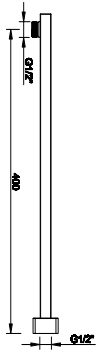

PERNO Square Shower Head
(34200)

PERNO Ceiling Dropper Round
(00515)

PERNO Ceiling Dropper Square
(00525)

PERNO Shower Arm Round
(00513)

PERNO Shower Arm Square
(30325)

PERNO Upswept Shower Arm Round
(01315)