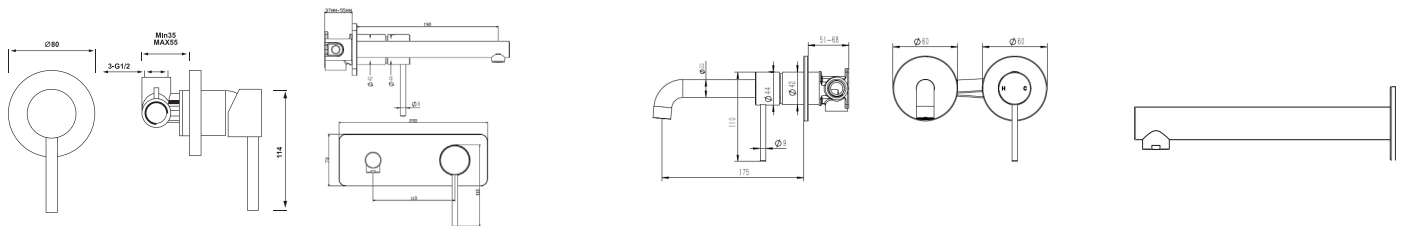

Perno Shower or Bath Mixer

(OK-108900107-1)

Perno Wall Basin Mixer Set

(28010)

Perno Wall Basin Mixer Set (Small Cover Plates)

(333261)

Perno Bath Spout 200mm

(OK-1080)