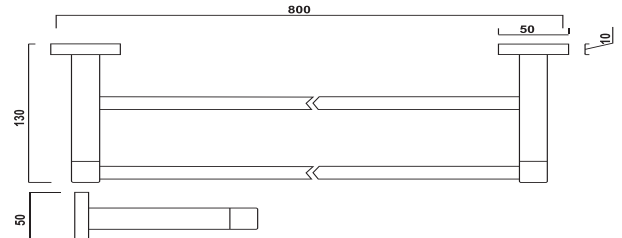

PERNO Upswept Shower Arm Square
(11325)

Accessories Specifications

18 Series Singel Towel Rail 600mm

(18111)

18 Series Double Towel Rail 600mm

(18111-1)

18 Series Singel Towel Rail 800mm

(18112)