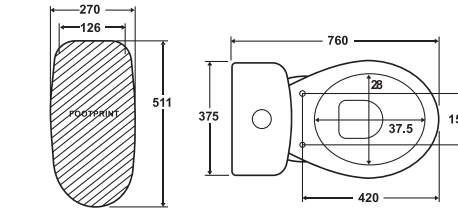

SILVIA Link toilet suite

(09973)