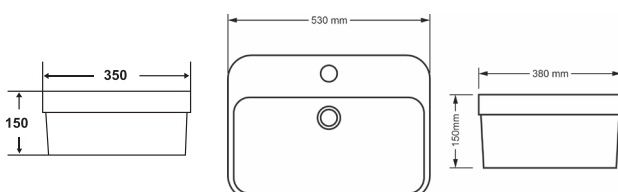

60 Series 450mm One Taphole

60 Series 530mm One Taphole

(OK-6079)