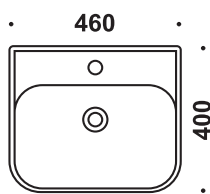

Inset Basin Specifications

Vivo Series 460mm Semi Inset

(30174)