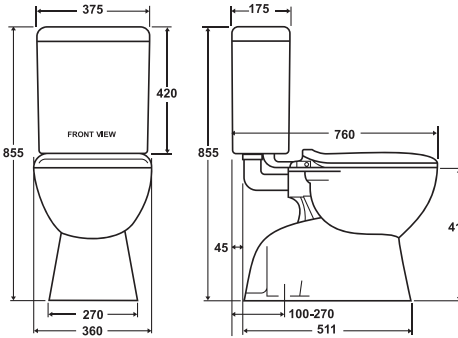

NEO Closed Couple Toilet Suite

SILVIA Link toilet suite

(09973)