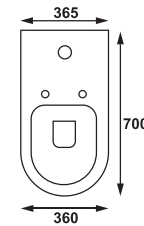

CAL Wall Faced Toilet Suite

(OK-0150)