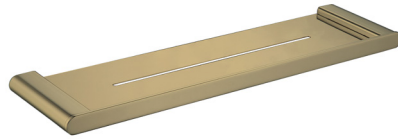

Double Towel Rail 800mm

(193612-8BB)

RRP \$135+

Hand Towel Bar
(193620BB)

RRP \$48+

Shower Shelf 500mm
(193671BB)

RRP \$125+

Soap Dish
(193651BB)