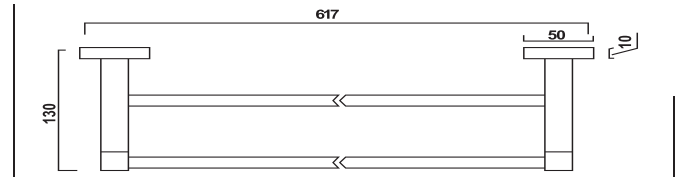

18 Series Double Towel Rail 600mm

(18111-1)