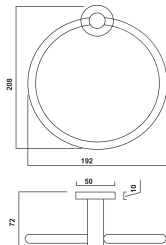

18 Series Towel Ring

(18106)