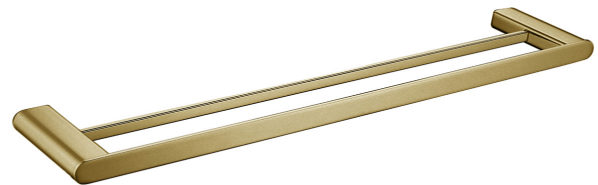

Toilet Roll Holder

(193680BN)

RRP \$48+

Robe Hook

(193630)

RRP \$39+

19 Series Accessories Brushed Brass

Single Towel Rail 600mm

(193610BB)

RRP \$92+

Double Towel Rail 600mm

(193612BB)

RRP \$105+

Single Towel Rail 800mm

(193610-8BB)

RRP \$128+