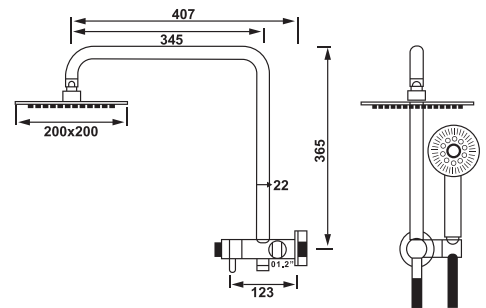

Product type 50 Series Shower Combo Fixed Round

(OK-51200)

50 Series Shower Combo Fixed Square

(OK-52200SH)

90 Series Shower Rail set

(SK70033051)

Shower Arms and Head Specification

PERNO Round Shower Head
(33200)