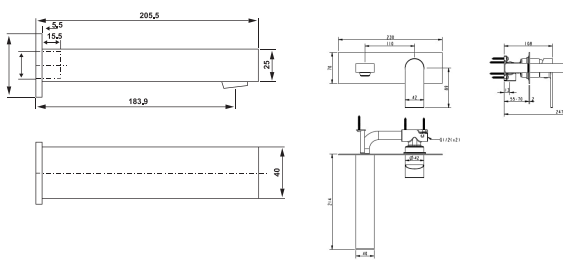

03 Series Bath Spout

(OK-332219-1)

03 Series Wall Basin Mixer

(OK-038459)