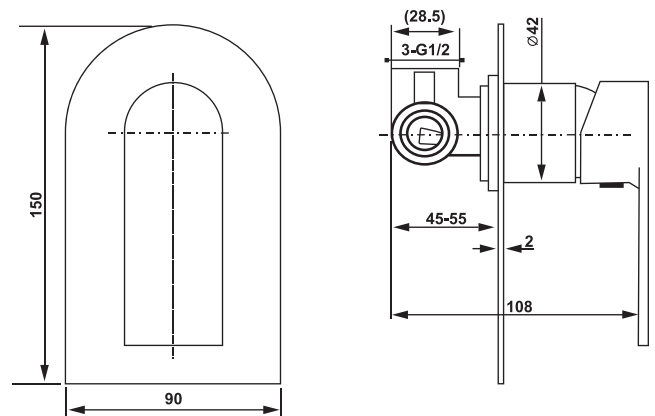

Cleaning & Care

- Clean only with warm water, soft cloth, mild soap or detergent
- Do not use any abrasive or harsh chemicals to clean toilet suite