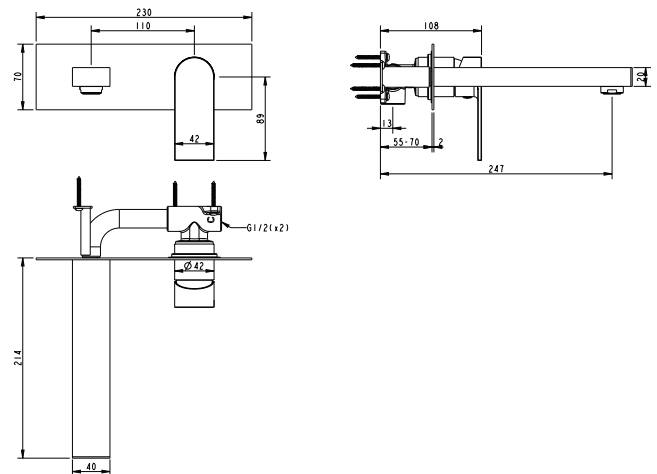

Cleaning & Care

- Clean only with warm water, soft cloth, mild soap or detergent
- Do not use any abrasive or harsh chemicals to clean toilet suite