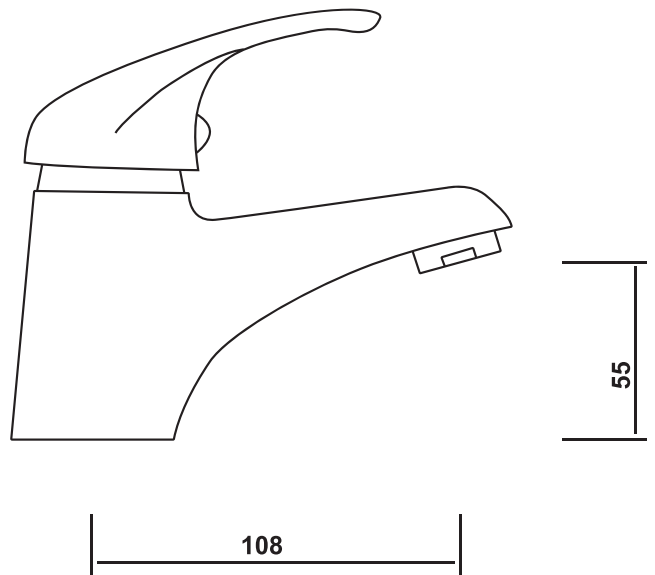

Available in