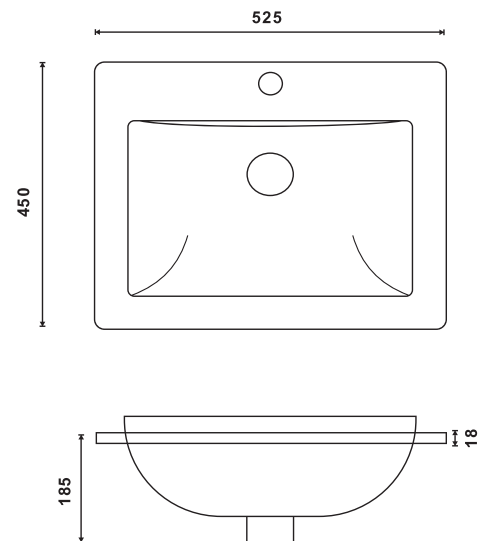

Available in

Gloss White

Product code: OK-1501

Cleaning & Care

- Clean only with warm water, soft cloth and mild soap or detergent
- Do not use any abrasive or harsh chemicals to clean basin