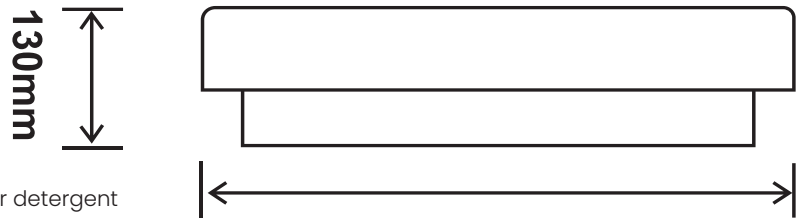

Available in

Gloss White
Product code: OK-2332

Cleaning & Care

- Clean only with warm water, soft cloth and mild soap or detergent
- Do not use any abrasive or harsh chemicals to clean basin