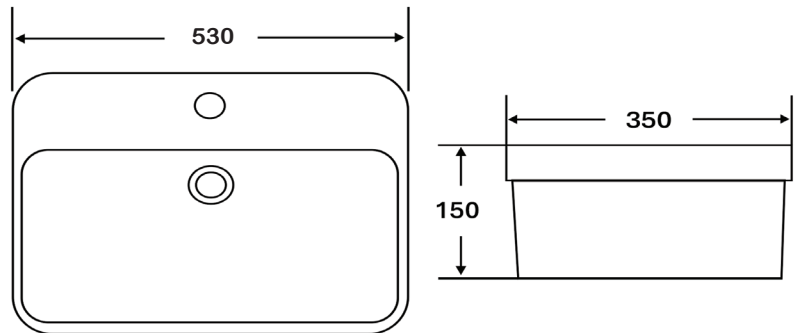

Available in

Gloss White

Product code: OK-6079

Cleaning & Care

- Clean only with warm water, soft cloth and mild soap or detergent
- Do not use any abrasive or harch chemicals to clean basin