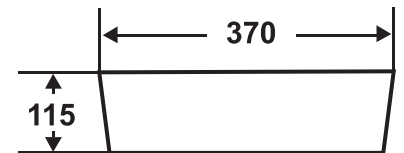

Available in

Gloss White
Product code: 48120

Cleaning & Care

- Clean only with warm water, soft cloth and mild soap or detergent
- Do not use any abrasive or harsh chemicals to clean basin