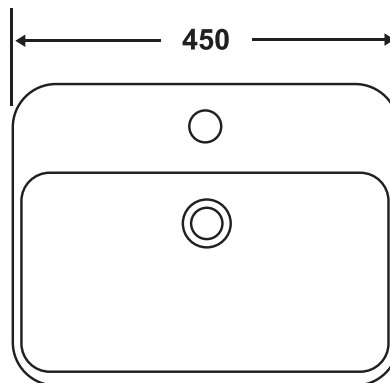

Available in

Gloss White

Product code: OK-6078

Cleaning & Care

- Clean only with warm water, soft cloth and mild soap or detergent
- Do not use any abrasive or harsh chemicals to clean basin