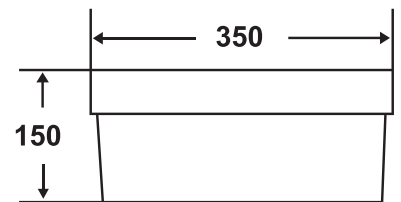

Available in

Gloss White

Product code: OK-6078

Cleaning & Care

- Clean only with warm water, soft cloth and mild soap or detergent
- Do not use any abrasive or harsh chemicals to clean basin