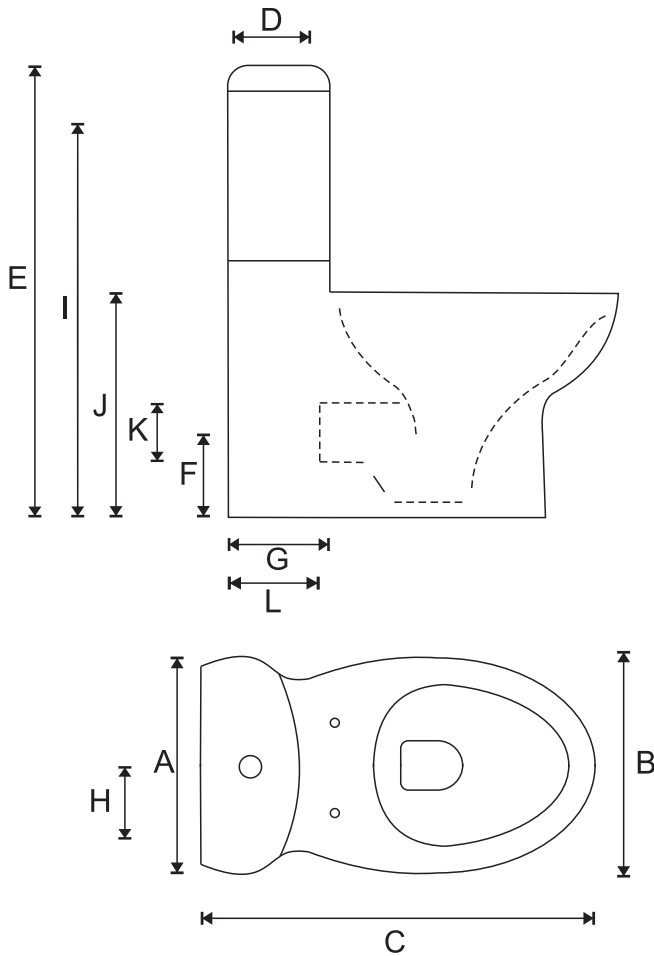

AZZURRA

BATHROOM FURNITURE

LIBERTY WALL FACED VC SUITE

Description :

Full vitreous china wall faced WC Suite with boxed rim pan and heavy duty soft close seat, including variable set out connector and pan fixing bracket.

Model No: OK-0190 (Bottom)
OK-0190BK (Back)

Colour: White

WELS: Dual Flush 4.5/3L

Seat: Heavy Duty Polypropylene with soft close hinge

Valves: Quick Fill Inlet Valve
Dual Flush Outlet Valve

Connection: Cistern Back Inlet
Cistern Bottom Inlet R/H or L/H
Pan Outlet variable
Universal S & P Trap

Weight: Pan - 31kg
Cistern - 13kg
Seat - 2kg

Warranty: Refer to Website
Catalogue & technical specifications available at www.azzurra.com.au

All measurements in mm

	A Cistern (Width)	B Pan (Width)	C Suite (Length)	D Cistern (Depth)	E Unit (Height)	F Uni Trap Centre	G Wall To Spigot	H Water Inlet from cistern centre	I Water Inlet (Height)	J Pan (Height)	K Trap Dia	L Outlet Set out Range	L Alternative Outlet Set out Range Note(MTJT34)
Bottom	355	380	690	185	805	190	215	N/A	Bottom	400	100	65-160	180-240
Back	355	380	690	185	805	190	215	100	745	400	100	65-160	180-240